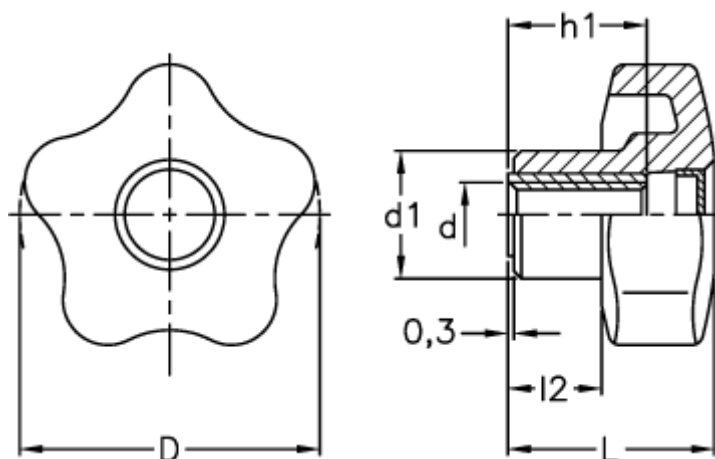

# Data Sheet

Article number: 23020698436  
Description: E+G Lobe knob  
VCT.32 B-M5-C6, red cap

## Measures

D = 32  
d1 = 15  
d 6H = M5  
h1 = 12  
L = 23.0  
l2 = 10